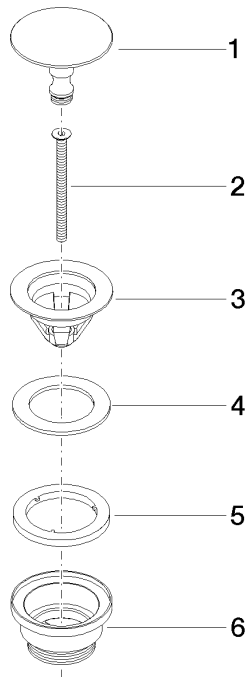

**Basin Waste without press-closing 1 1/4" - Brushed Platinum**

IMO

10 126 970

Fits: IMO, LULU, MADISON, MEM, TARA,  
CL.1, LISSÉ, VAIA, META, CYO

	Brushed Platinum	10 126 970-06
	Chrome	10 126 970-00
	Platinum	10 126 970-08
	Durabrand (23kt Gold)	10 126 970-09
	Dark Chrome	10 126 970-19
	Light Gold	10 126 970-26
	Brushed Light Gold	10 126 970-27
	Brushed Durabrand (23kt Gold)	10 126 970-28
	Matte Black	10 126 970-33
	Brushed Bronze	10 126 970-42
	Brushed Champagne (22kt Gold)	10 126 970-46
	Champagne (22kt Gold)	10 126 970-47
	Brushed Chrome	10 126 970-93
	Brushed Dark Platinum	10 126 970-99

## Basin Waste without press-closing 1 1/4" - Brushed Platinum

---

IMO

10 126 970

Only suitable for sinks without an overflow.

10 126 970

mm [inches]

10 126 970

### Spare parts list

No.	Item Number	Name	Quantity used	Delivery time
1	09 31 20 097-06	plug	1	10
2	09 30 30 179 90	screw	1	2
3	09 11 01 038-06	cup	1	10
4	09 14 05 061 90	seal	1	2
5	09 14 03 153 90	seal	1	2
6	09 11 10 156-06	connection	1	10