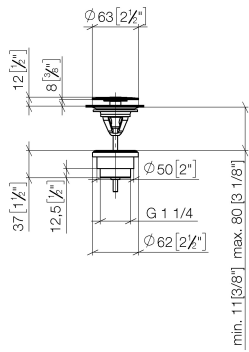

## Basin Waste without press-closing 1 1/4" - Brushed Platinum

---

IMO

10 126 970

Only suitable for sinks without an overflow.

10 126 970

mm [inches]

10 126 970

### Spare parts list

No.	Item Number	Name	Quantity used	Delivery time
1	09 31 20 097-06	plug	1	10
2	09 30 30 179 90	screw	1	2
3	09 11 01 038-06	cup	1	10
4	09 14 05 061 90	seal	1	2
5	09 14 03 153 90	seal	1	2
6	09 11 10 156-06	connection	1	10